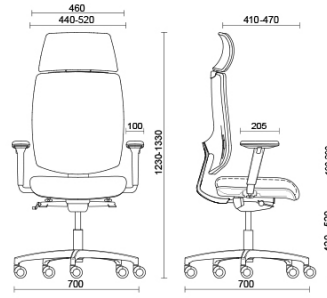

Models

Executive