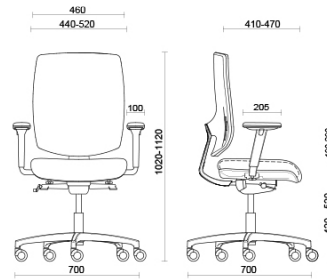

Models

Executive

Manager