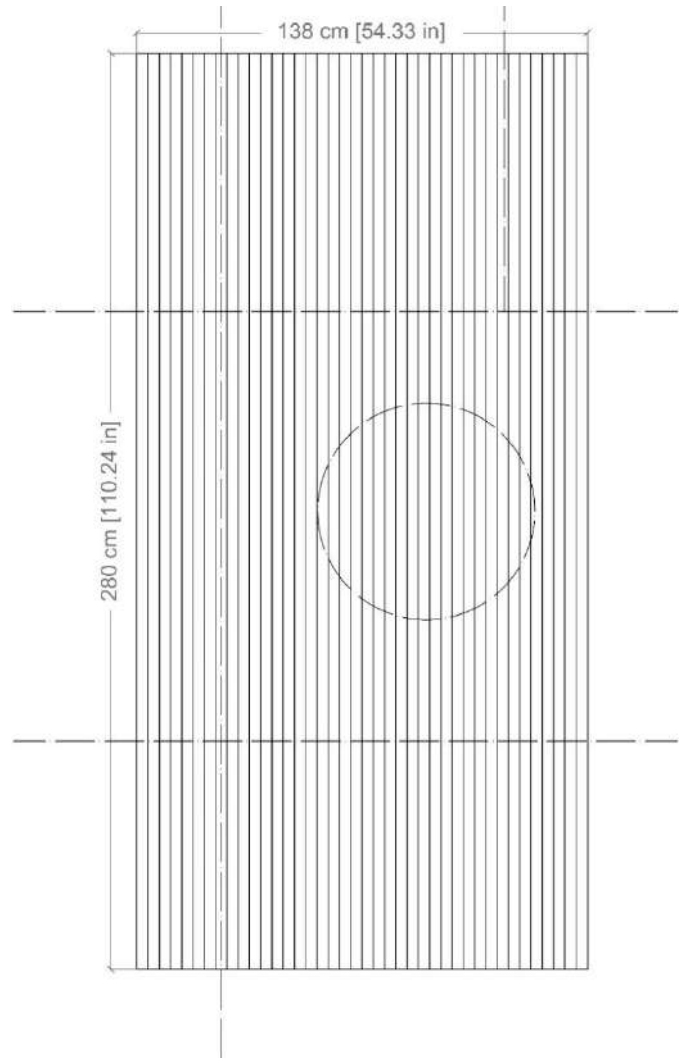

NAME:

ECOrange W

DESCRIPTION:

Thermobonded sound-absorbing monomateric panel

APPLICATION:

- Wall with velcro

STANDARD DIMENSION:

CUSTOMIZED CUT:

6.9 cm [2.71 in]

DIMENSIONS:

Standard: L 138 x H 280 x THK 1,9 cm - L 54.33 x H 110.2 x THK 0.75 in

PETfabric: L 131,1 x H 280 x SP 1,9 cm - L 51.61 x H 110.2 x THK 0.75 in

CUSTOM: Laser cuts can be made with customized dimensions