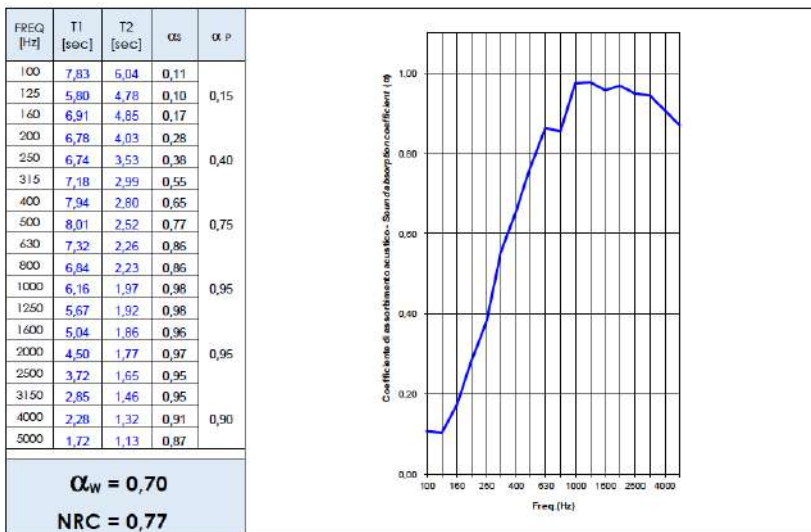

ECOrange W + 20 mm polyester mattress:

Elemento in prova Tested element	PANNELLO W + 20
Descrizione del campione Sample description	Vedere § "Descrizione del campione in prova" del presente Report. Montaggio tipo A secondo EN 354 / See § "Tested sample description" of this Report. Type A mounting according to EN 354
Superficie del campione Sample surface	10,9 m²