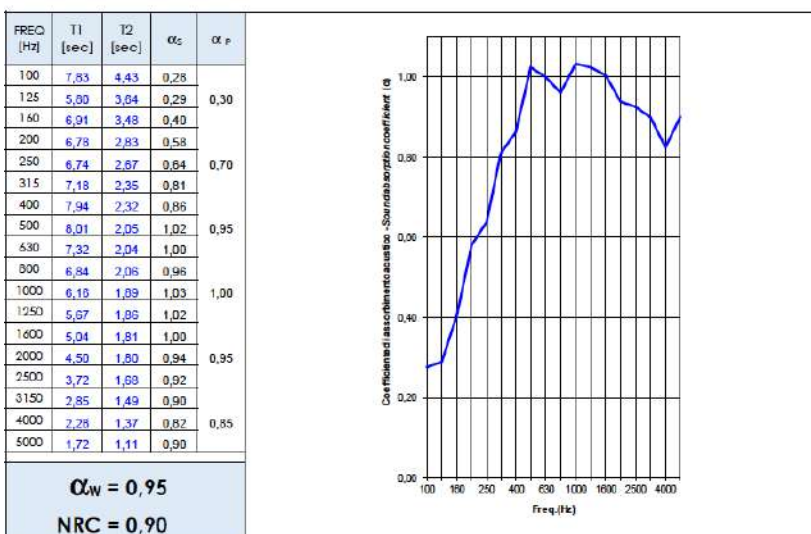

ECOrange W + 40 mm polyester mattress:

Elemento in prova Tested element	PANNELLO W + 40
Descrizione del campione Sample description	Vedere § "Descrizione del campione in prova" del presente Report. Montaggio tipo A secondo EN 354 / See § "Tested sample description" of this Report. Type A mounting according to EN 354
Superficie del campione Sample surface	10,9 m²