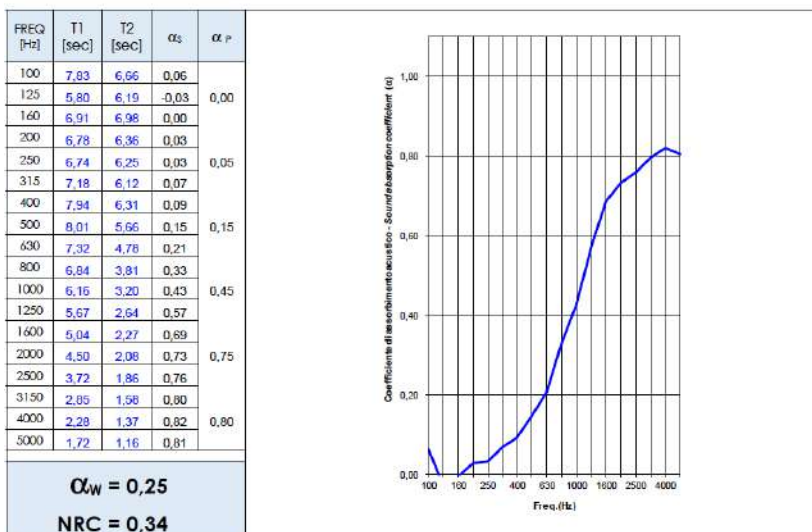

CERTIFICATIONS:

• **FIRE REACTION CLASS:**

B-s2, d0

• **CE MARK:**

B-s1, d0

• **GREEN LABELS:**

GREENGUARD
GREENGUARDGOLD

VOC EMISSION TEST Indoor Air Comfort GOLD

• **SOUND ABSORPTION REPORT:**

UNI EN ISO 354: 2003

UNI EN ISO 11654: 1998

ECOrange W:

Elemento in prova <i>Tested element</i>	PANNELLO W
Descrizione del campione <i>Sample description</i>	Vedere § "Descrizione del campione in prova" del presente Report. Montaggio tipo A secondo EN 354 / See § "Tested sample description" of this Report. Type A mounting according to EN 354
Superficie del campione <i>Sample surface</i>	10,9 m²