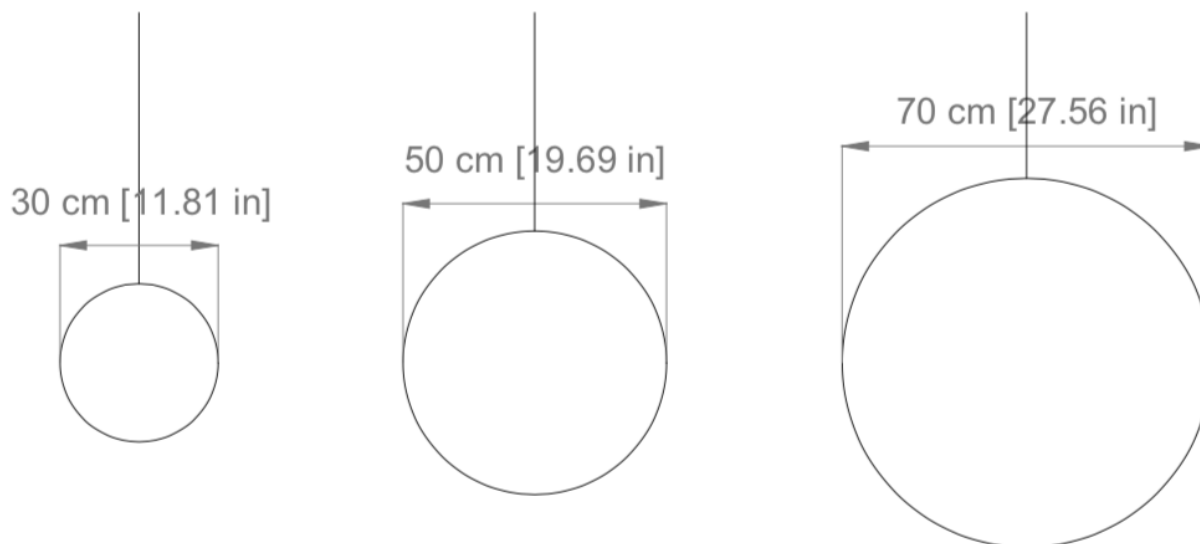

- Suspended ceiling

DIMENSIONS:

Standard: Ø 30 cm - Ø 50 cm - Ø 70 cm

Standard: Ø 11.81 in - Ø 19.68 in - Ø 27.55 in

CUSTOM: *Dimensions of SPHERES can be customized*

WEIGHT:

• 1,2 kg - Ø 30 cm

2.65 lbs - Ø 11.81 in

• 3,9 kg - Ø 50 cm

8.6 lbs - Ø 19.68 in

• 4,8 kg - Ø 70 cm

10.58 lbs - Ø 27.55 in

COMPOSITION:

- Soul: Sound-absorbing material made of 100% recycled material, of polyester fibers

Reaction to fire: B-s2, d0