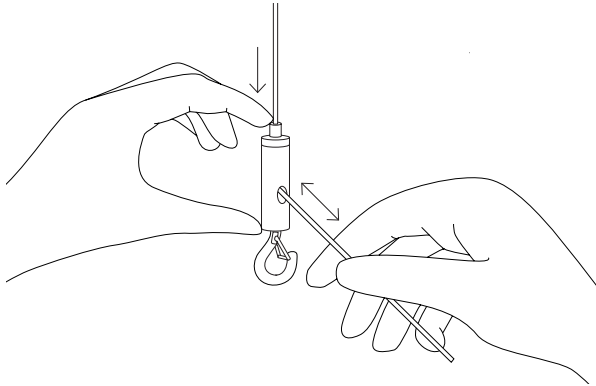

Adjust wire length

Weight & Dimensions

Small

Ø30 cm / 11.8"

1.1 kg / 2 lbs

Medium

Ø45 cm / 17.7"

2.8 kg / 6 lbs

Large

Ø60 cm / 23.6"

4.4 kg / 10 lbs

Caution!

Avoid installing product near heat sources, metals which can corrode, or in direct contact with water.