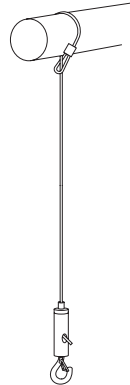

Included

1x
5m Wire

2x
T24 Profile hook
(1 black, 1 white)

1x
Hook screw

Installation options