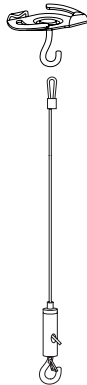

## Included

---

1x  
5m Wire

2x  
T24 Profile hook  
(1 black, 1 white)

1x  
Hook screw

## Adjust wire length

---

## Weight & Dimensions

---