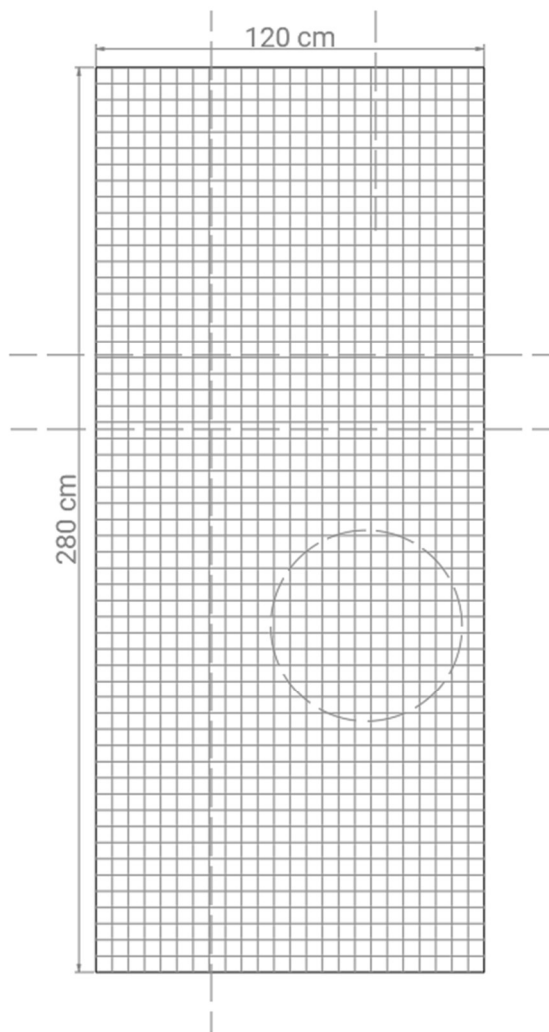

DIMENSIONS:

Standard: L **120** x H **280** x \pm THK **1** cm - L **47.2** x H **110.2** x \pm THK **0.39** in

CUSTOM: *Laser cuts can be made with customized dimensions*

WEIGHT:

- **2,5** Kg/m²
- **0.51** lb/ft²